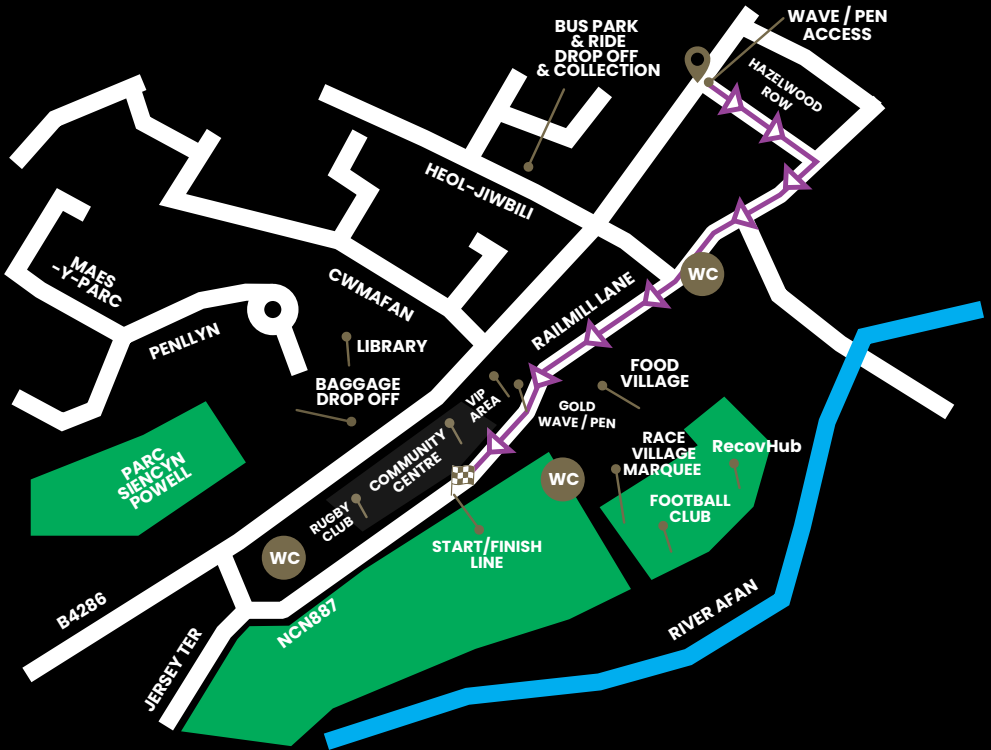

RACE MAP

RB 10k

KEY

 Foot Path

 Toilets

Food Village

Nellie May's
Smokin Griddle
Cakes & Creations
Bake & Brew
RecovHub

Proud Sponsors

TATA STEEL

Runtech